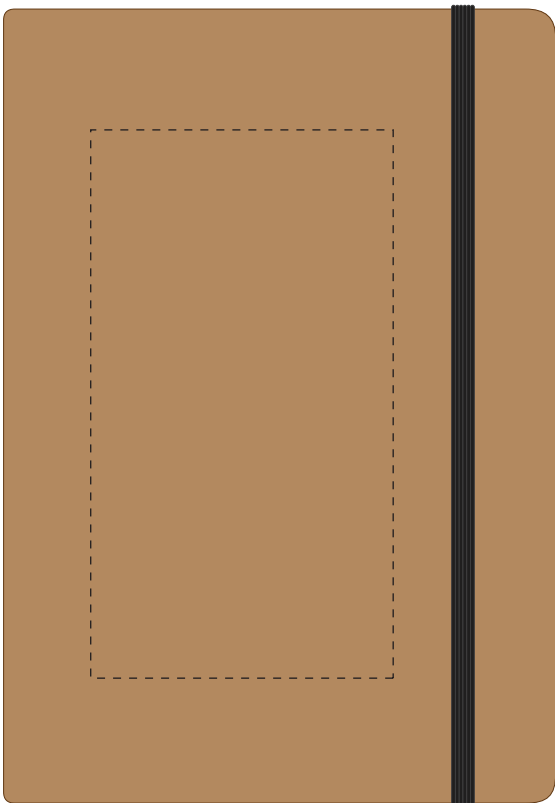

Product Image for visualisation
- colours may vary

- CENTRED TO PRINT AREA
- CENTRED TO NOTEBOOK

The dashed line is to demonstrate print area and will not appear on your printed item

PLEASE NOTE:

- All colours including print and product are for visual purposes only and should not be regarded as the actual colour of the product and print.
- Some products may vary from batch to batch and may differ from previous orders.
- The colour and texture of a product can also have an effect on the final print colour.
- By approving this order we accept that you understand these terms.

To proceed, please approve visual via the online system.

ARTWORK SCALE 100%
Max print area: 195mm x 100mm

● *Colour 1*

● *Full Colour Printing*

ARTWORK SCALE 100%
Max print area: 145mm x 80mm

ARTWORK SCALE 100%
Max Engrave area: 100mm x 80mm